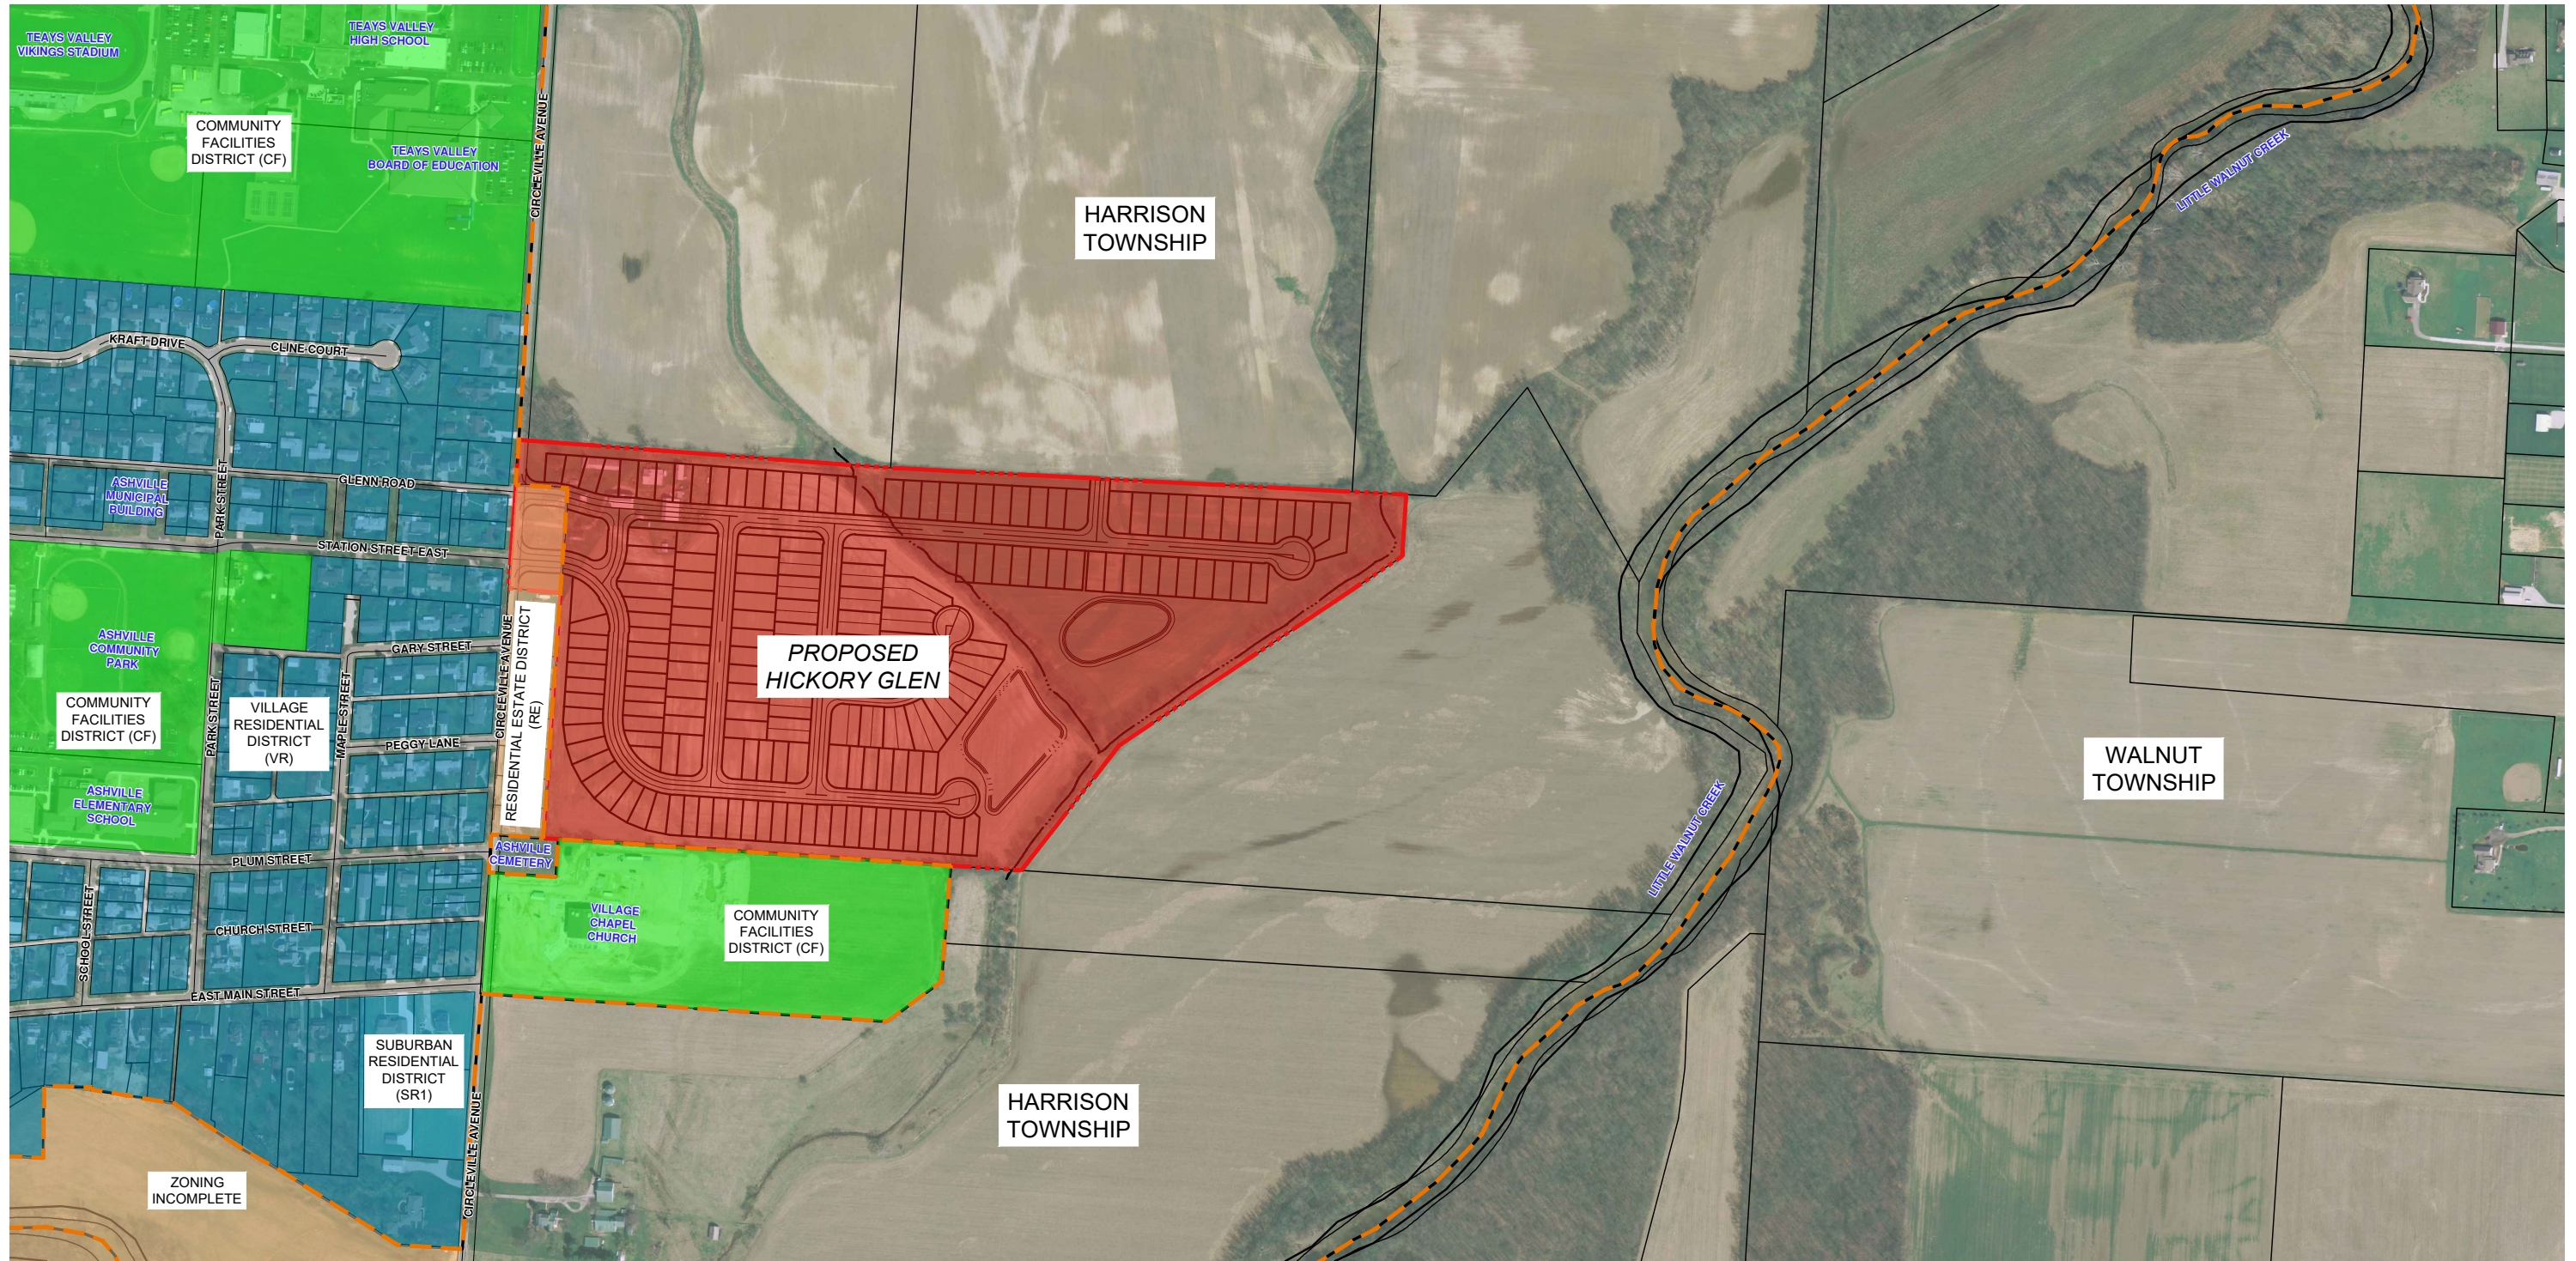

Z:\22-0012-644\DWG\PRODUCTION DRAWINGS\EXHIBIT\Vicinity Map.dwg Layout1 Nov 18, 2022 - 8:40:05am jary

VILLAGE OF ASHVILLE, PICKAWAY COUNTY, OHIO  
VICINITY MAP  
WITH AERIAL OVERLAY  
FOR  
**HICKORY GLEN**

PLAN PREPARED BY:

**ADVANCED**  
CIVIL DESIGN  
ENGINEERS SURVEYORS

781 Science Boulevard, Suite 100  
Gahanna, Ohio 43230  
ph 614.428.7780  
fax 614.428.7755

SCALE: 1"=500'  
DATE: NOVEMBER 18, 2022

SHEET 1 / 1